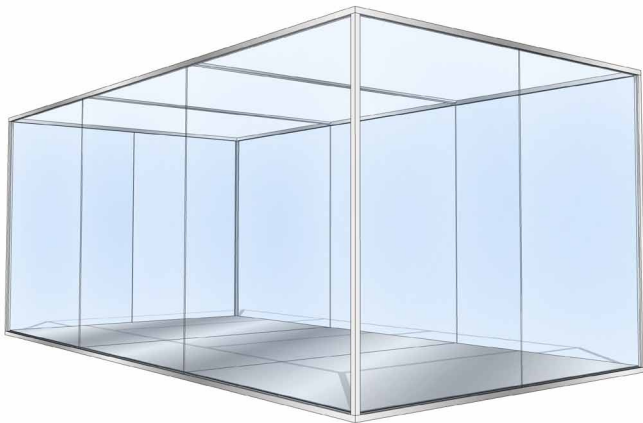

## Presentation makes all the difference.

New indoor display case for your most treasured possessions.

Show how proud and passionate you are and protect your possessions against unauthorised access and environmental impact at the same time.

Because we love what we do at MüllerKälber, we know how best to showcase your pride, values and passion.

- SafeBox display case without doors  
w 2,500 x d 5,000 x h 2,000 mm
- . Extrusions in RAL 9005 black
  - . All sides glazed with laminated safety glass (VSG)
  - . Roof made of acrylic glass

Extrusions in special colours

- Optional extra: Doors
- . Double door at the front
  - . One door at the side
  - . All doors lockable

- Optional extra: Mirrored floor
- . Mirrored floor made of acrylic glass

- Optional extra: Sky
- . Light box with sky motif, h 120 mm
  - . Other motifs available upon request

Do you have other ideas or requirements? Contact us.

Special sizes and solutions available upon request.