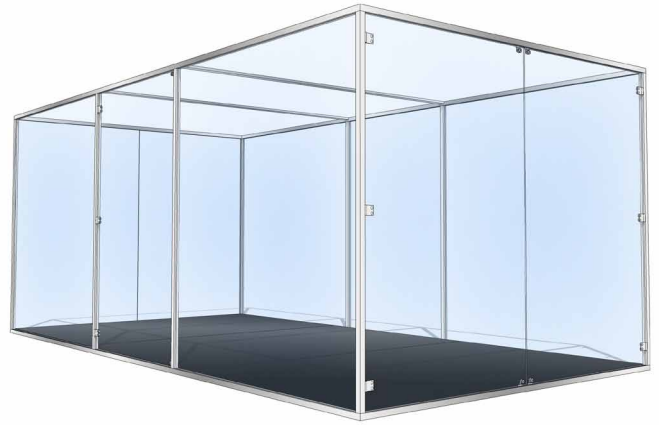

1. Optional extra: Doors
2. . Double door at the front
   - . One door at the side
   - . All doors lockable