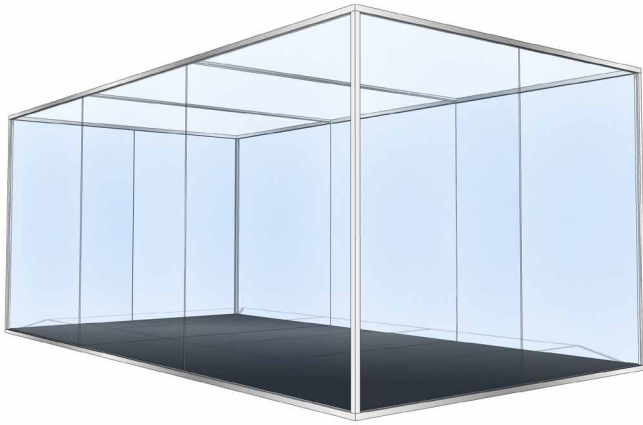

# MK SafeBox Display Case

DimensionVitrine

## Presentation makes all the difference.

New indoor display case for your most treasured possessions.

Show how proud and passionate you are and protect your possessions against unauthorised access and environmental impact at the same time.

Because we love what we do at MüllerKälber, we know how best to showcase your pride, values and passion.

- SafeBox display case without doors  
w 2,500 x d 5,000 x h 2,000 mm
- . Extrusions in RAL 9005 black
  - . All sides glazed with laminated safety glass (VSG)
  - . Roof made of acrylic glass

- Optional extra: Sky
- . Light box with sky motif, h 120 mm
  - . Other motifs available upon request

Do you have other ideas or requirements? Contact us.

Special sizes and solutions available upon request.